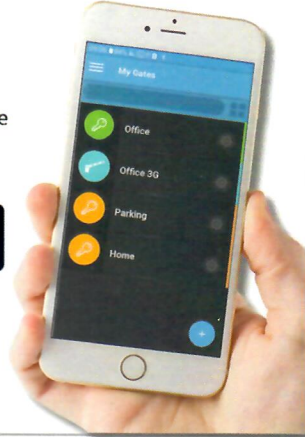

Wireless vehicle detector

VD900-433 model

Pairing with PAL electronics
WR series systems

FEATURES

-  Easy installation
-  Unique ID (serial number) for each detector
-  Web management from anywhere in the world
-  Working range: up to 15 meters from WR unit
-  Battery lifetime about 7 years

www.facebook.com/palcontrol

www.pal-es.com

PalGate Mobile App

Control and open gates/doors with free PalGate application using Bluetooth or 3G encrypted connection.

3G/4G Models

SG303GI
1 Output relay
1 Input relay N.O./N.C