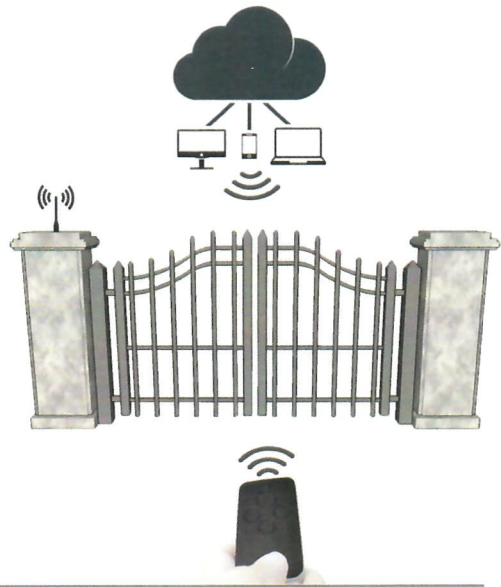

Smart remote control

Can not be duplicated !
128 bit encryption

Compatible with all WR-series models

FEATURES

-  Web management - Add/remove remote controls and view battery voltage
-  Access permission by hours/days/dates
-  Each remote control can be associated to more than one system
-  Unique digital ID (serial number) and encryption key to each remote control
-  Working range up to 100 meters